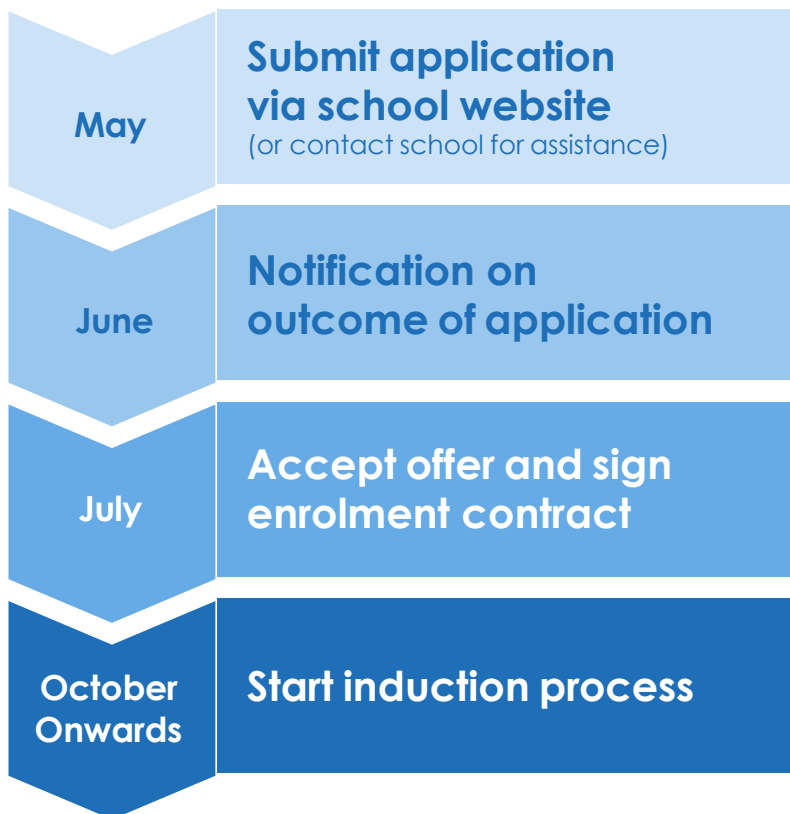

² The Australian Tertiary Admission Rank (ATAR) provides an indication of the overall position of a student in relation to the student body for that year.

How to enrol

Our main enrolment period in the ACT is May, for the following year. Around this time schools and early learning centres host information sessions, school tours and introductory activities. Please refer to their individual websites for dates and events. A full contact list of our schools and early learning centres can be found on our website - cg.catholic.edu.au/schools.